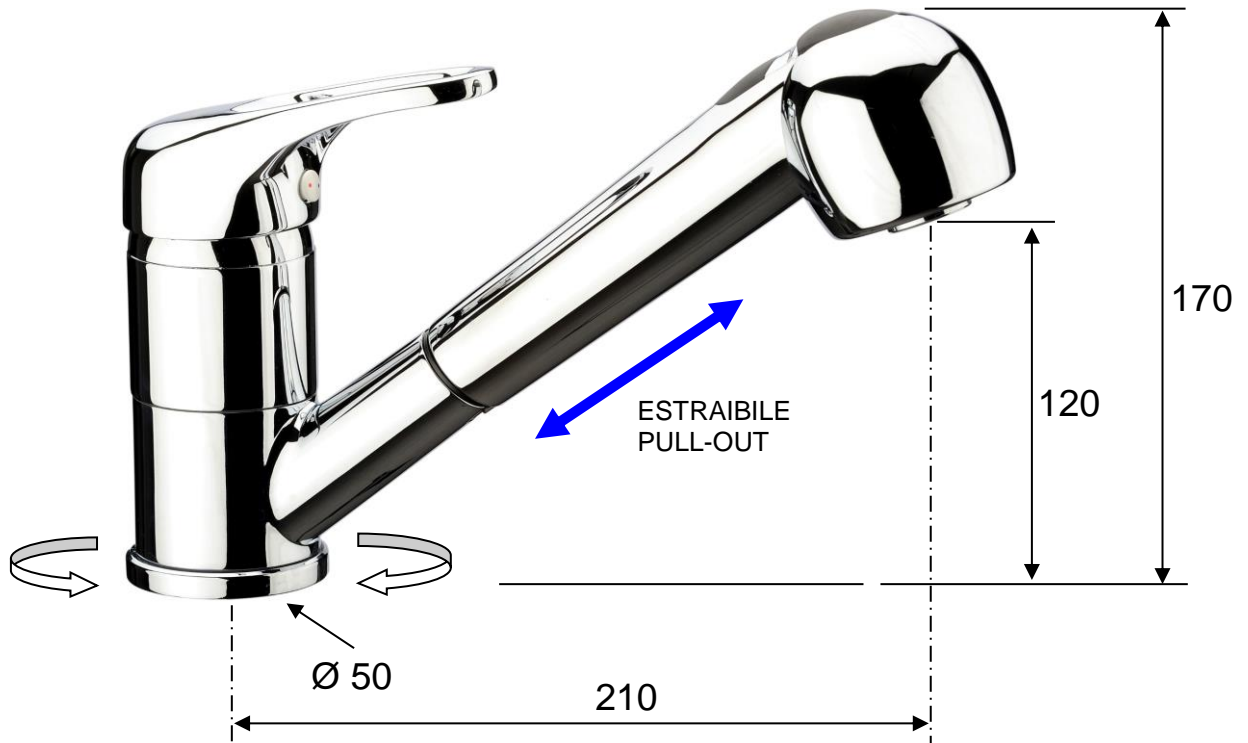

SCHEDA TECNICA TECHNICAL FEATURES

Art. 103D6002

FLESSIBILE 120 cm
FLEXIBLE 120 cm

MATERIALI / MATERIALS

OTTONE CROMATO / CHROME PLATED BRASS

CROMATURA / CHROME PLATING

UNI EN 248