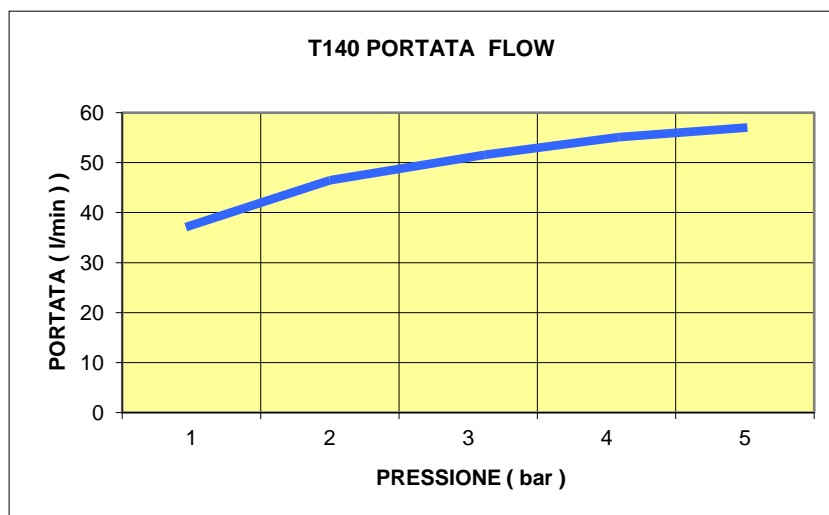

# SCHEDA TECNICA TECHNICAL FEATURES

## Art. T140

**APERTURA / OPENING 6 / 8s**

**NON REGOLABILE / NOT ADJUSTABLE**