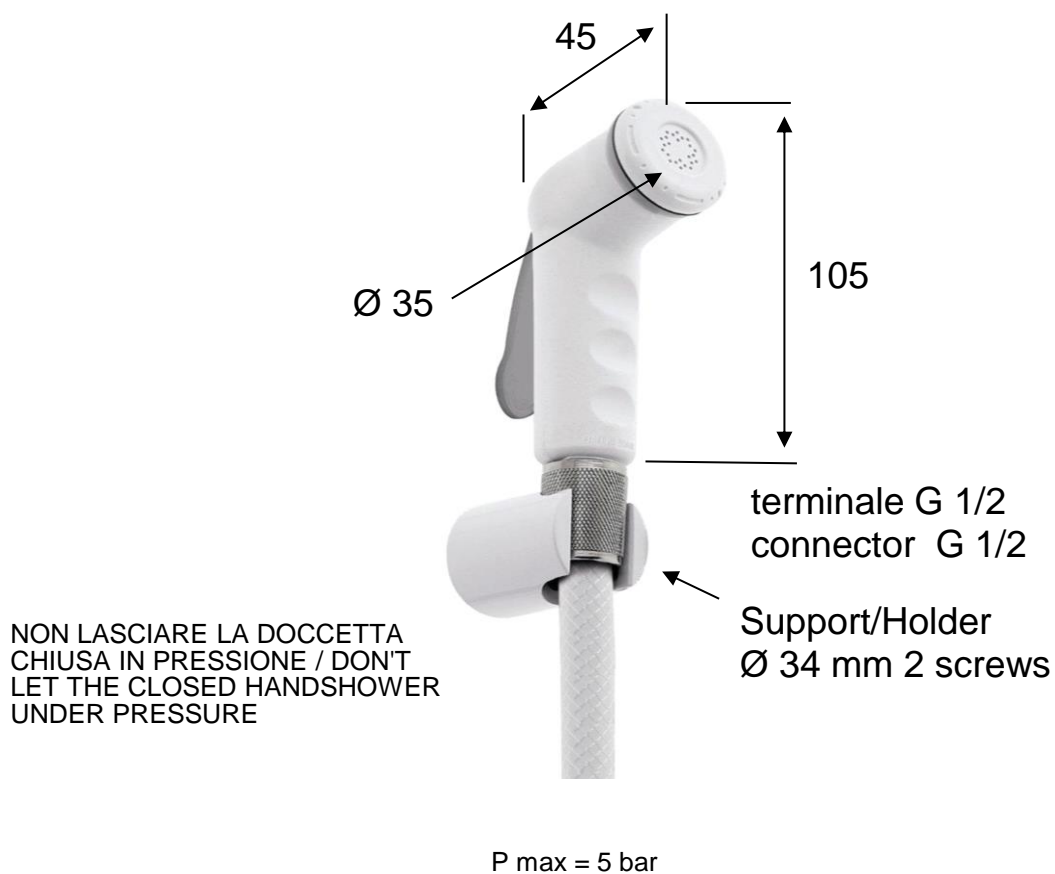

# SCHEMA TECNICA / TECHNICAL FEATURES

Art. 2540

## MATERIALI / MATERIALS

Shower and support in ABS, Flex hose in reinforced PVC