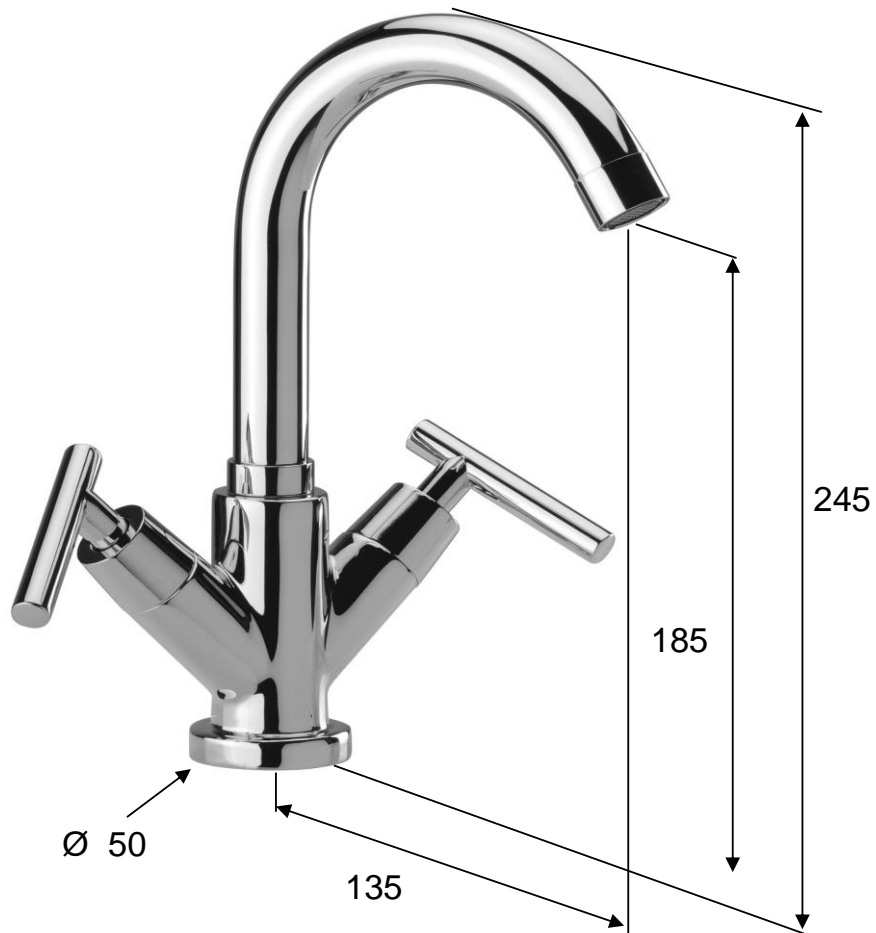

SCHEDA TECNICA TECHNICAL FEATURES

Art. 245Y3021

MATERIALI / MATERIALS

OTTONE CROMATO / CHROME PLATED BRASS

CROMATURA / CHROME PLATING

UNI EN 248