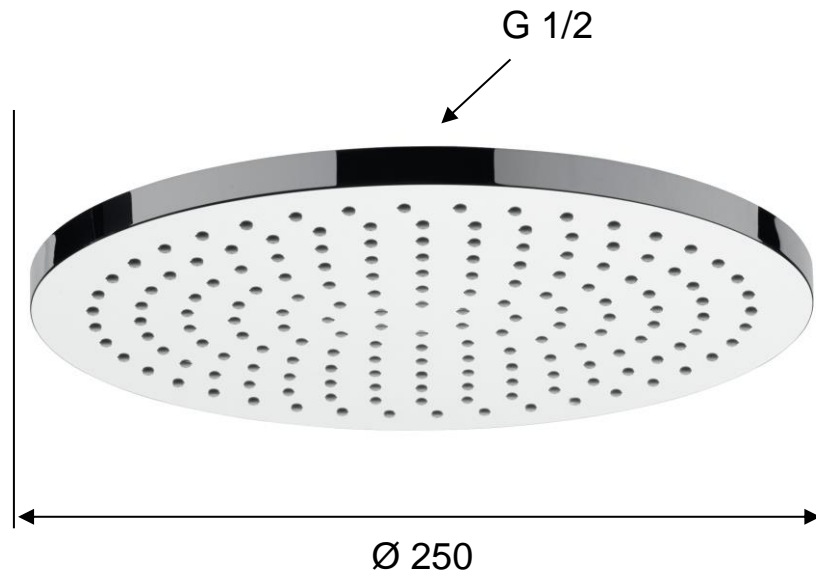

# SCHEDA TECNICA TECHNICAL FEATURES

Art. 2632

**CON RIDUTTORE DI PORTATA / WITH FLOW REDUCER**

## **MATERIALI / MATERIALS**

ABS CROMATO / CHROME PLATED ABS

## **CHROME PLATING**

UNI EN 248